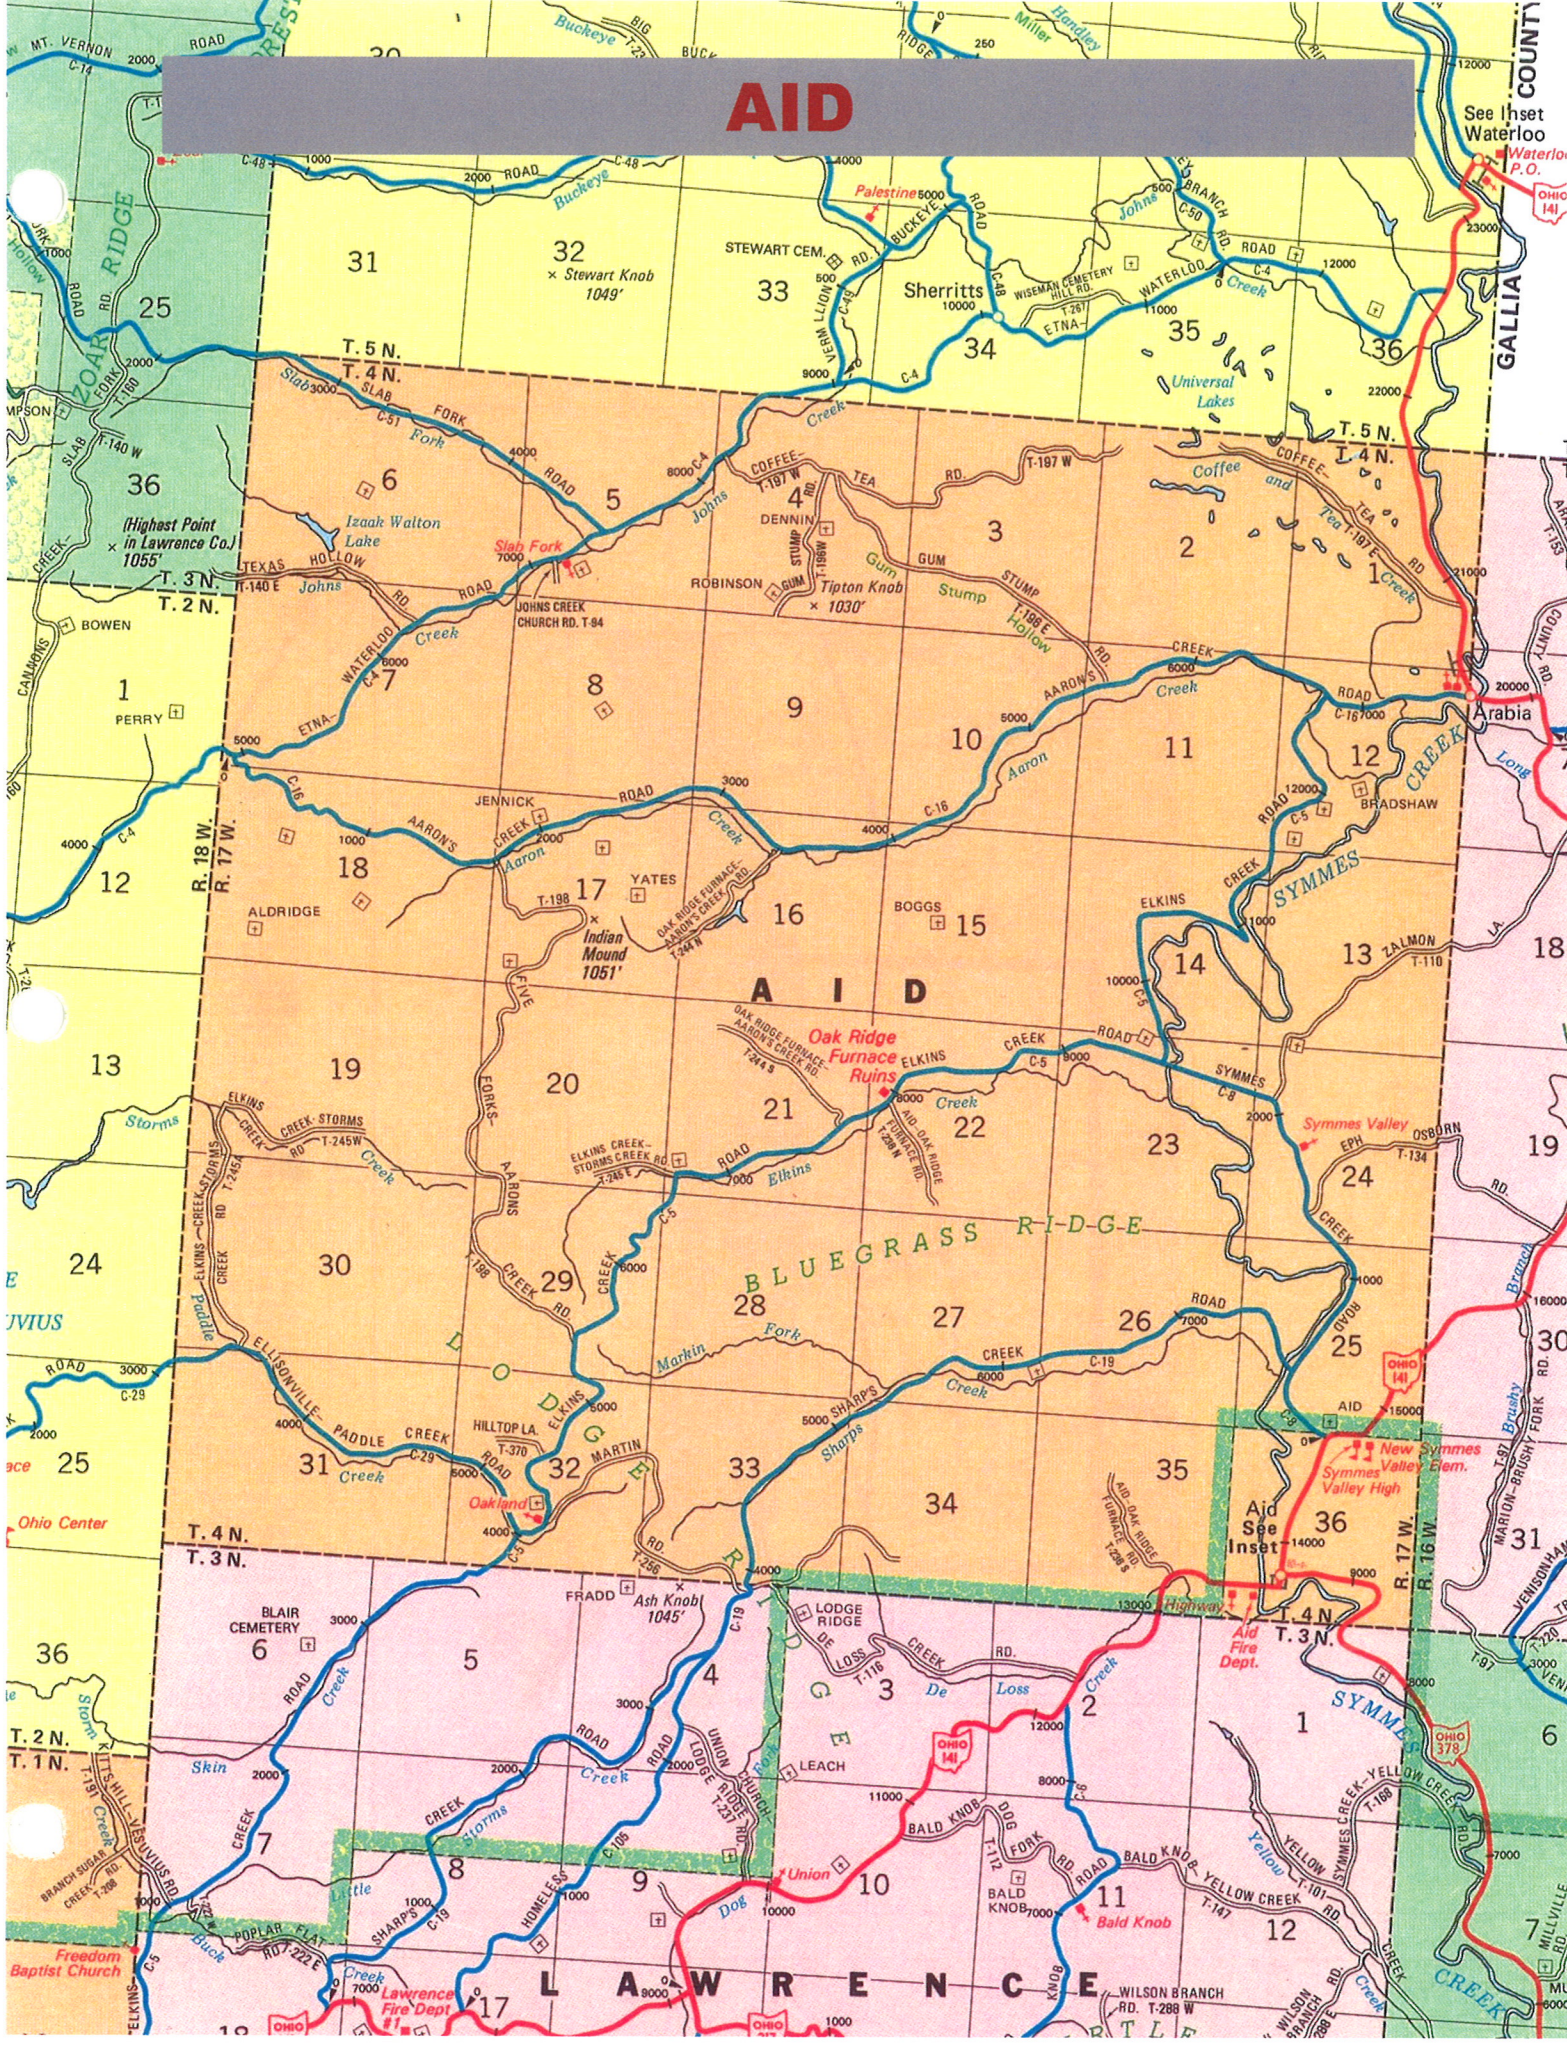

AID

GALLIA COUNTY
See Inset Waterloo
Waterloo P.O. OHIO 141

ARABIA

OSBORN

JENISONHAM

MILLVILLE

MU

A I D

BLUEGRASS RIDGE

LAWRENCE

(Highest Point in Lawrence Co.)
1055'

Indian Mound
1051'

Oak Ridge Furnace Ruins

New Symmes Valley Elem. Valley High

Aid See Inset

Aid Fire Dept.

Lawrence Fire Dept #1

Freedom Baptist Church