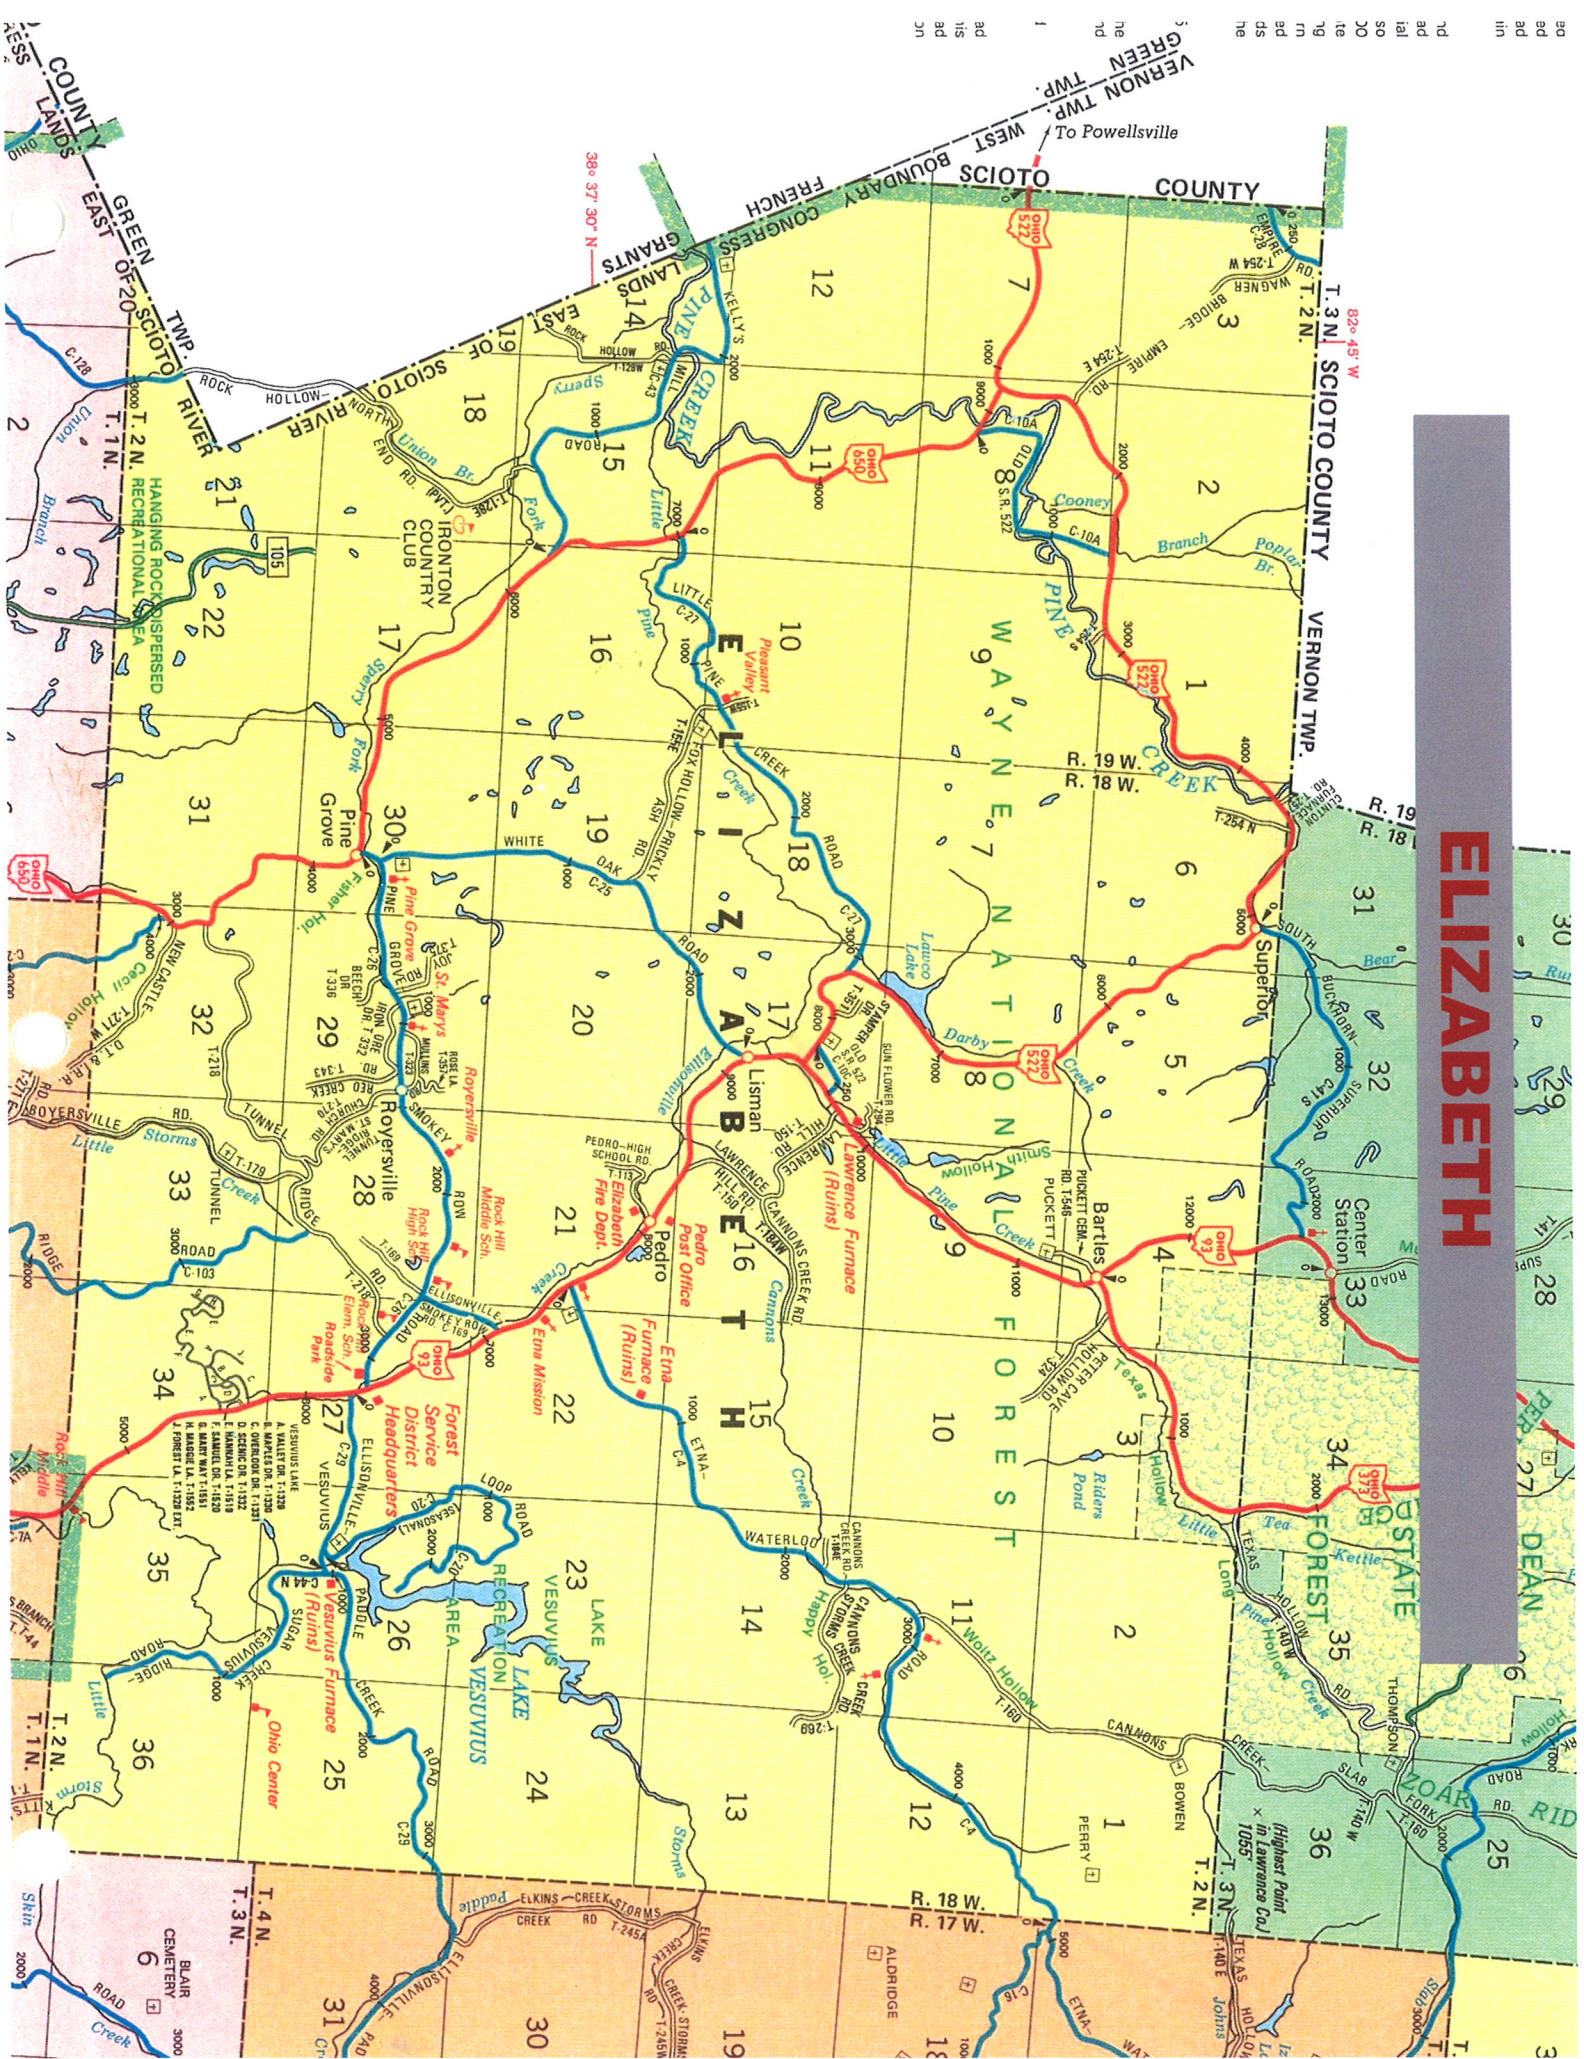

VERNON TWP.
BLOOM TWP.

VERNON TWP.
BLOOM TWP.

VERNON TWP.
BLOOM TWP.

VERNON TWP.
BLOOM TWP.

VERNON TWP.
BLOOM TWP.

VERNON TWP.
BLOOM TWP.

VERNON TWP.
BLOOM TWP.

VERNON TWP.
BLOOM TWP.

VERNON TWP.
BLOOM TWP.

VERNON TWP.
BLOOM TWP

ELIZABETH

HAMILTON

LAWRENCE

MASON

PERRY

CITY OF ASHLAND
To I-64 & Cannonsburg, Ky.