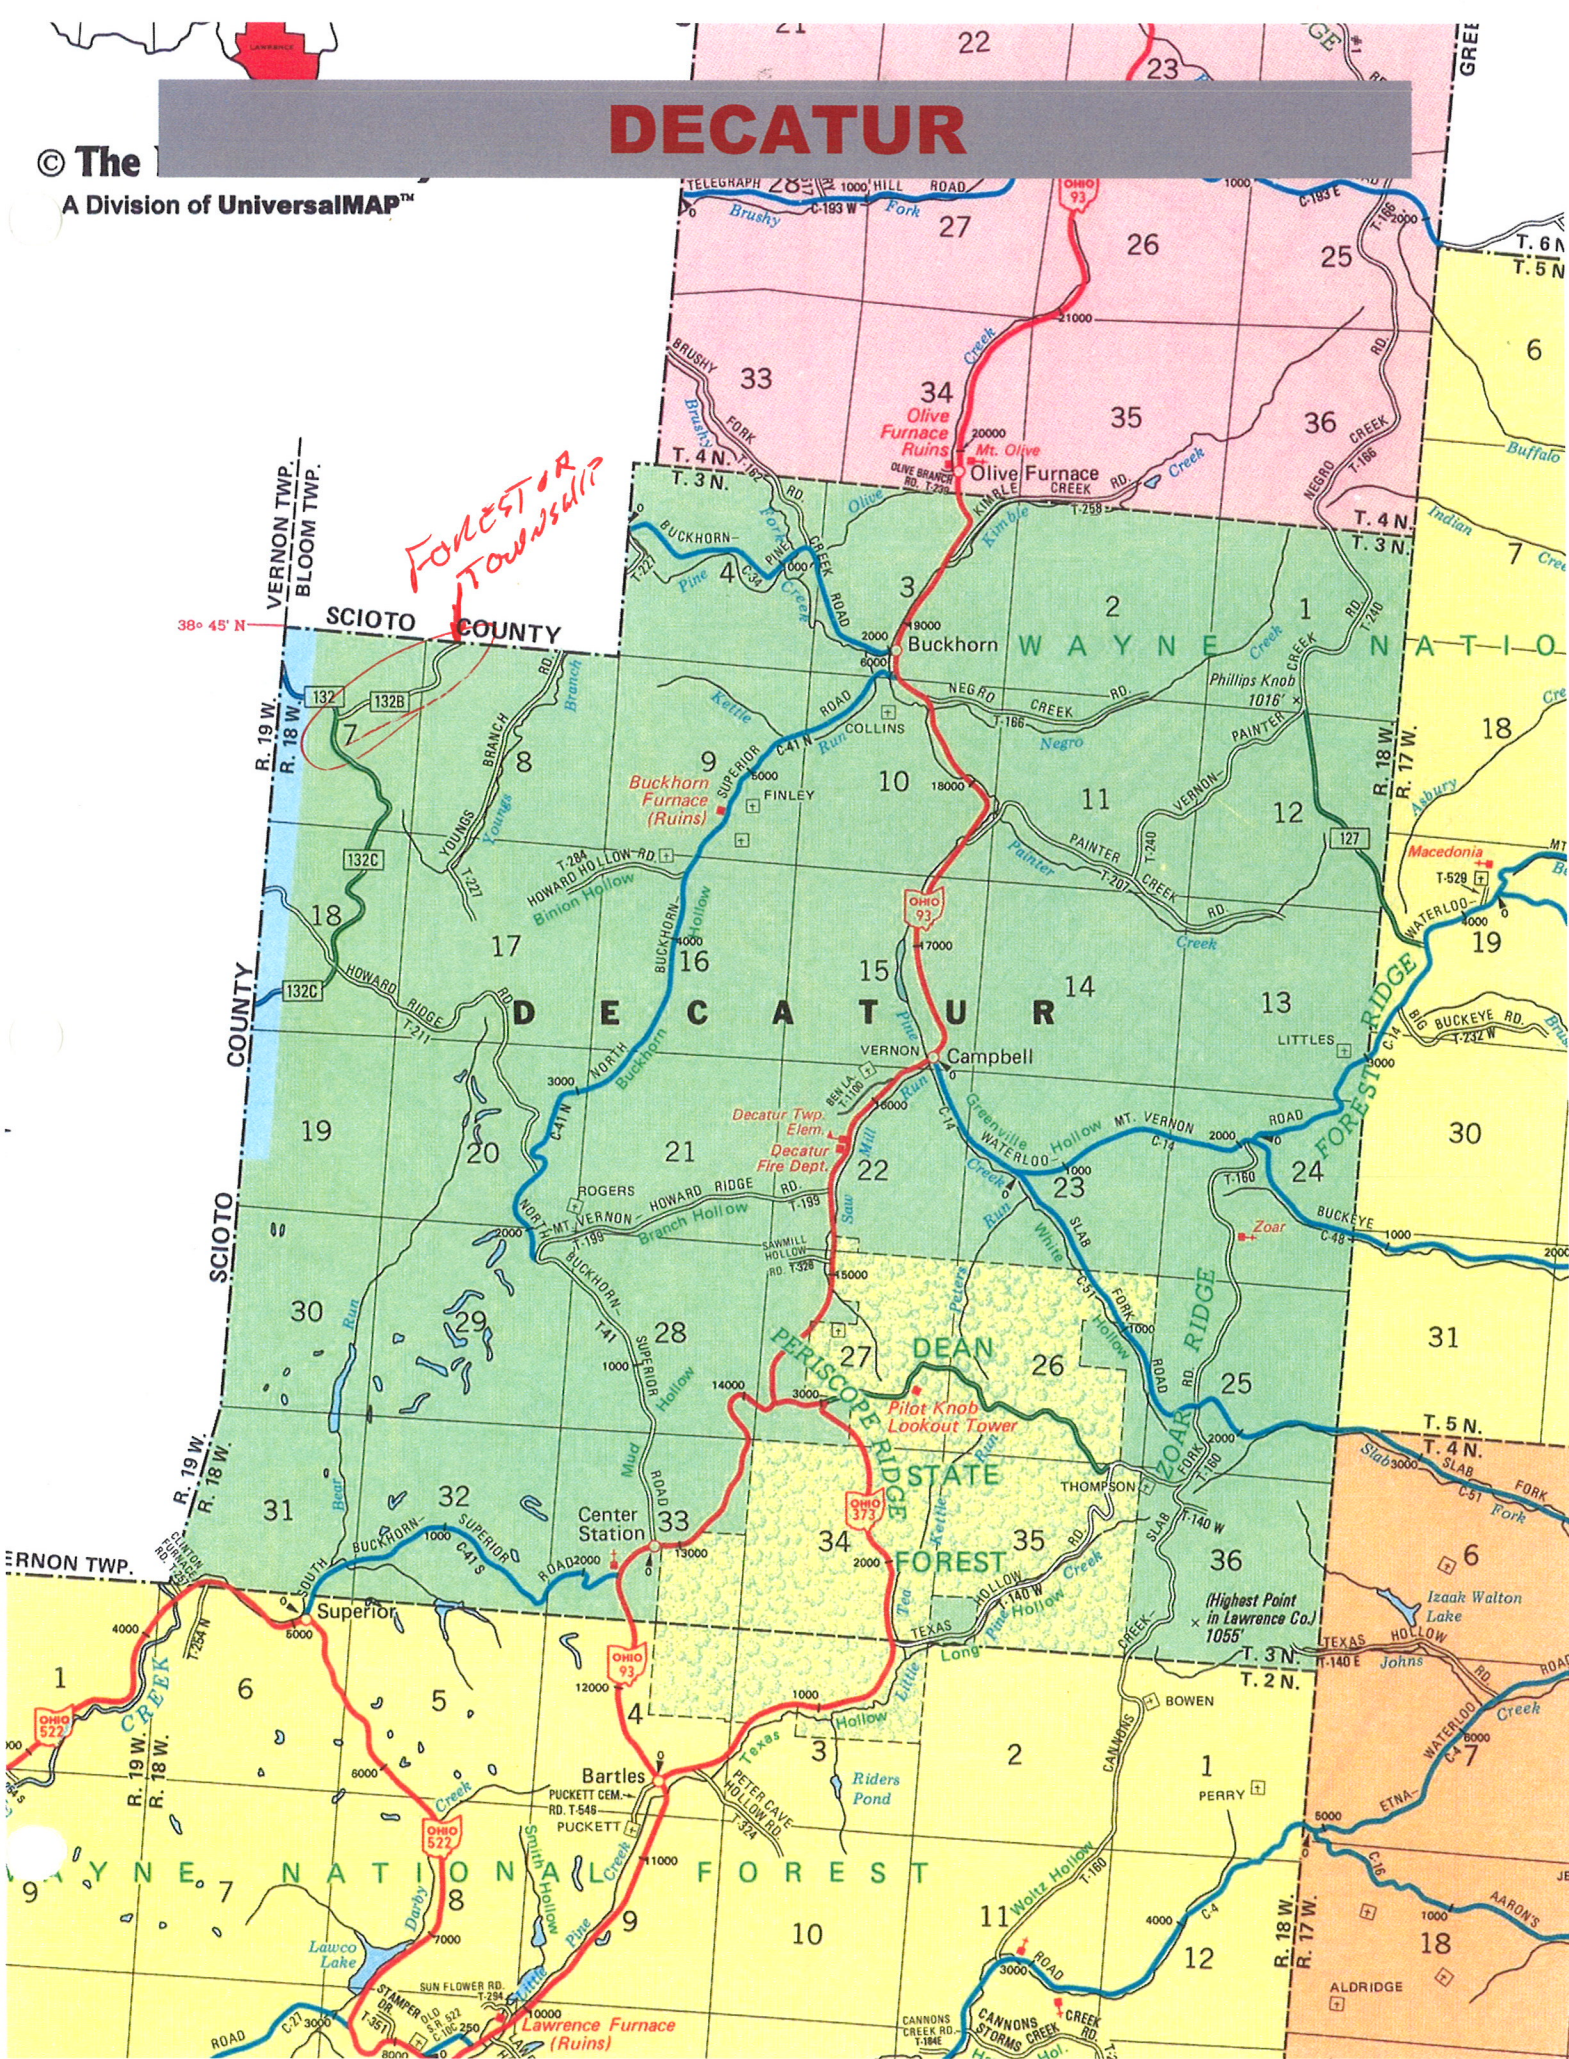

BLUEGRASS RIDGE

LAWRENCE

(Highest Point in Lawrence Co.)
1055'

Indian Mound
1051'

Oak Ridge Furnace Ruins

New Symmes Valley Elem. Valley High

Aid See Inset

Aid Fire Dept.

Lawrence Fire Dept #1

Freedom Baptist Church

DECATUR

© The
A Division of UniversalMAP™

*FOREST OR
TOWNSHIP?*

38° 45' N

SCIOTO COUNTY

WAYNE NATIONAL FOREST

VERNON TWP.

R. 19 W.
R. 18 W.

SCIOTO COUNTY

SCIOTO COUNTY

VERNON TWP.
BLOOM TWP.

VERNON TWP.
BLOOM TWP.

VERNON TWP.
BLOOM TWP.

VERNON TWP.
BLOOM TWP.